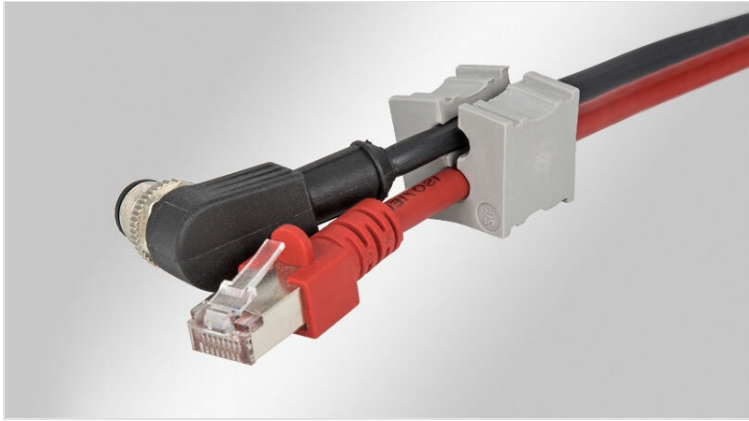

KT multi | KT special | Multi-hole / special cable grommets, grey

for cable diameters 1 - 8 mm and special cables / IP54 / UL Type 12

Cable grommets KT small are used with the following cable entry components:

- [KEL cable entry frames](#)
- [KVT split cable glands](#)

KT multi-hole and special grommets enable a sealing of the cables with IP54 and UL Type 12.

When using double or quadruple grommets the cable density of cable entry frames and cable glands can be greatly increased. The multi-hole model range KT small is designed for cable diameters from 1 to 8 mm. icotek also offers special cable grommets for e.g. ASI lines. ATG adapter grommets provide the possibility to hold a small KT grommet to reduce the clamping range down to 1 mm.

When installing the small grommets in multiple rows, the flat sides should be facing each other. This allows the flat sides to match up and provide a secure seal.

Specifications

IP rating (EN 60529)	IP54
UL Type (UL 50E)	UL Type 12
Material	Elastomer
Flame class	UL94-V0, self-extinguishing
Operating temperature	-40 C° to 100 C°
Properties	silicone free, halogen free

Advantages & Benefits

- Enable routing of pre-terminated cables through cable entry frames and split cable glands
- High strain relief in accordance with EN 62444 when a suitable cable entry is selected
- Available for a large range of cable diameters
- Greatly increased cable density when using double or quadruple grommets